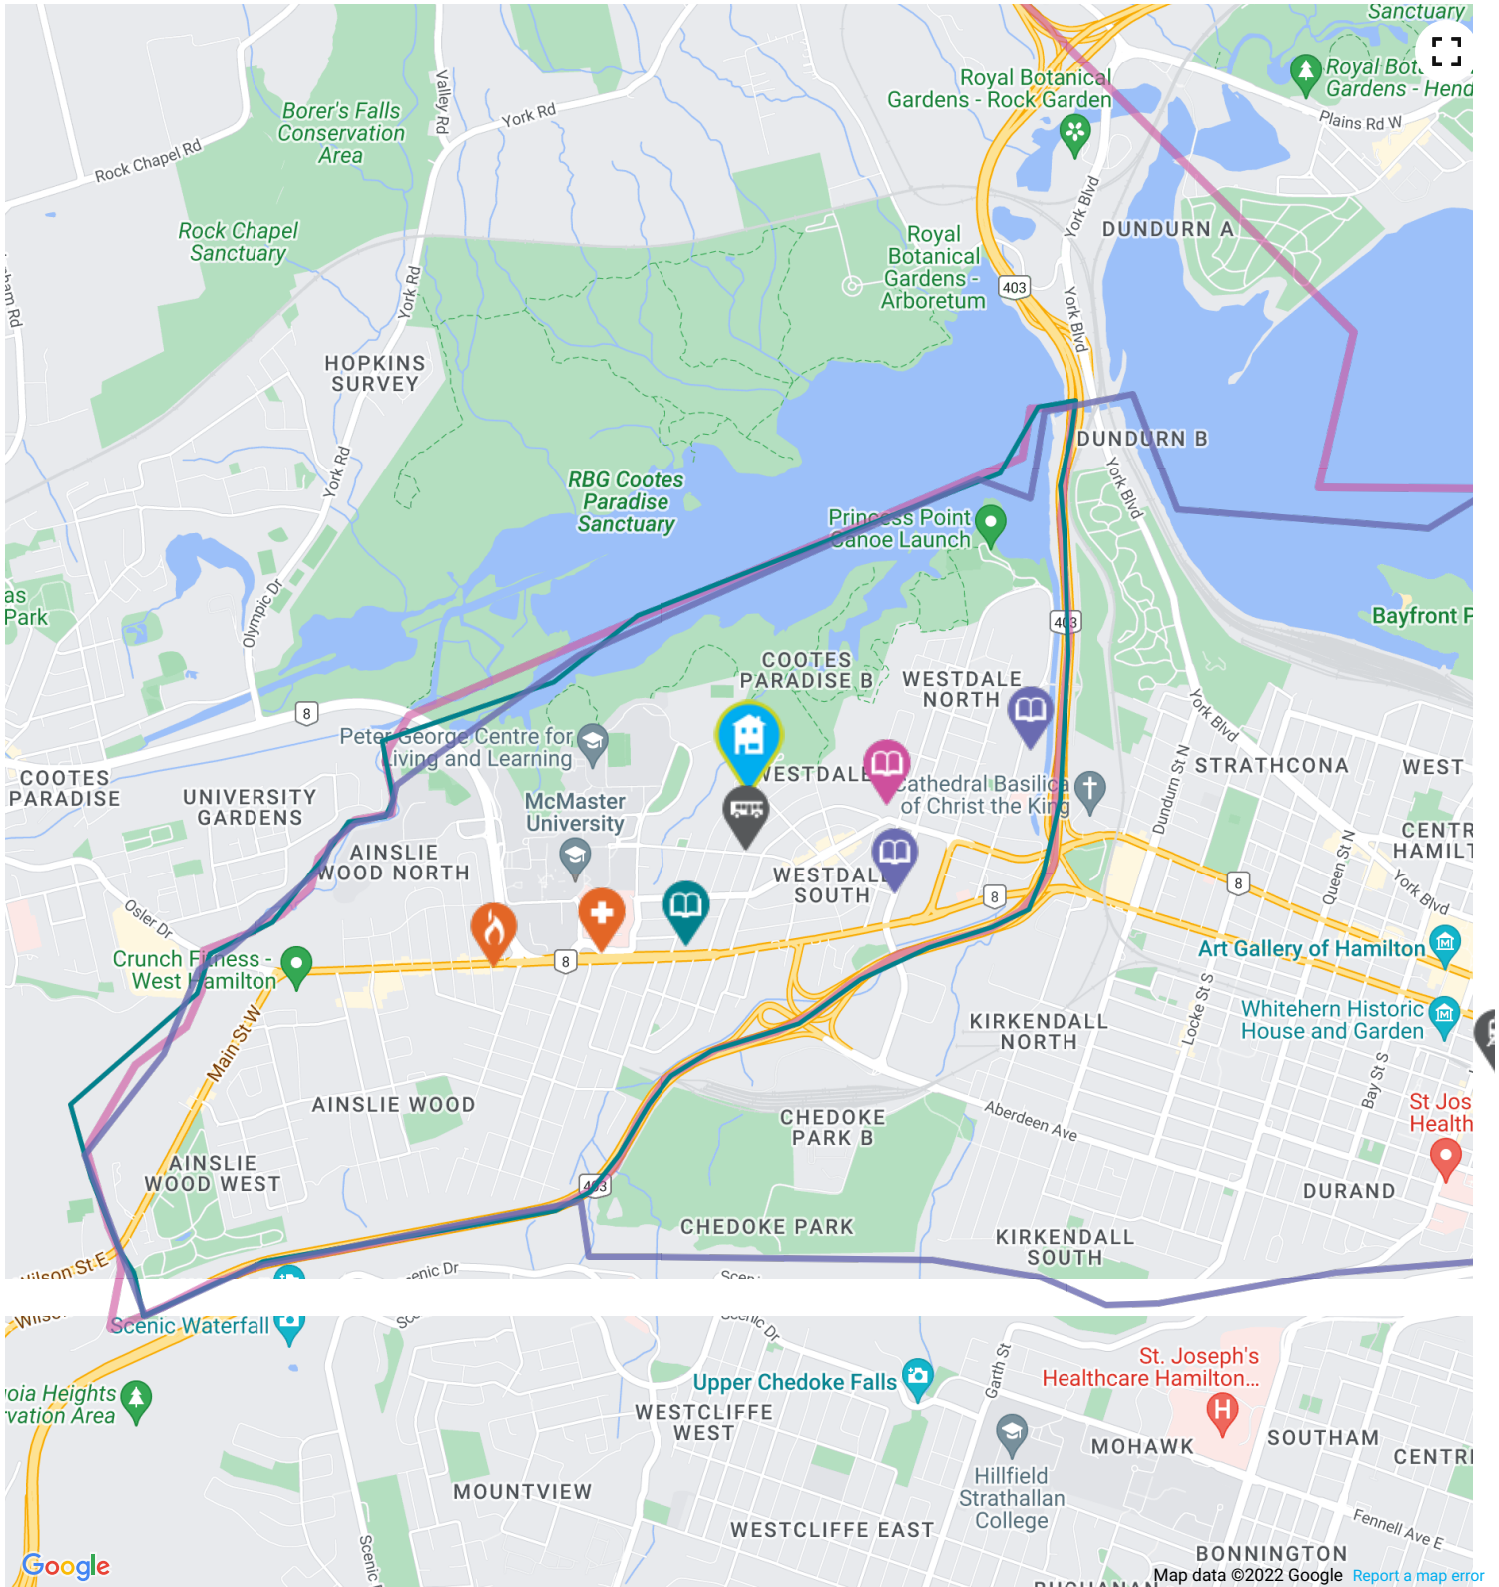

CONVENIENCE

Being close to things you need every day makes life so much easier. See the conveniently located retailers near you below: